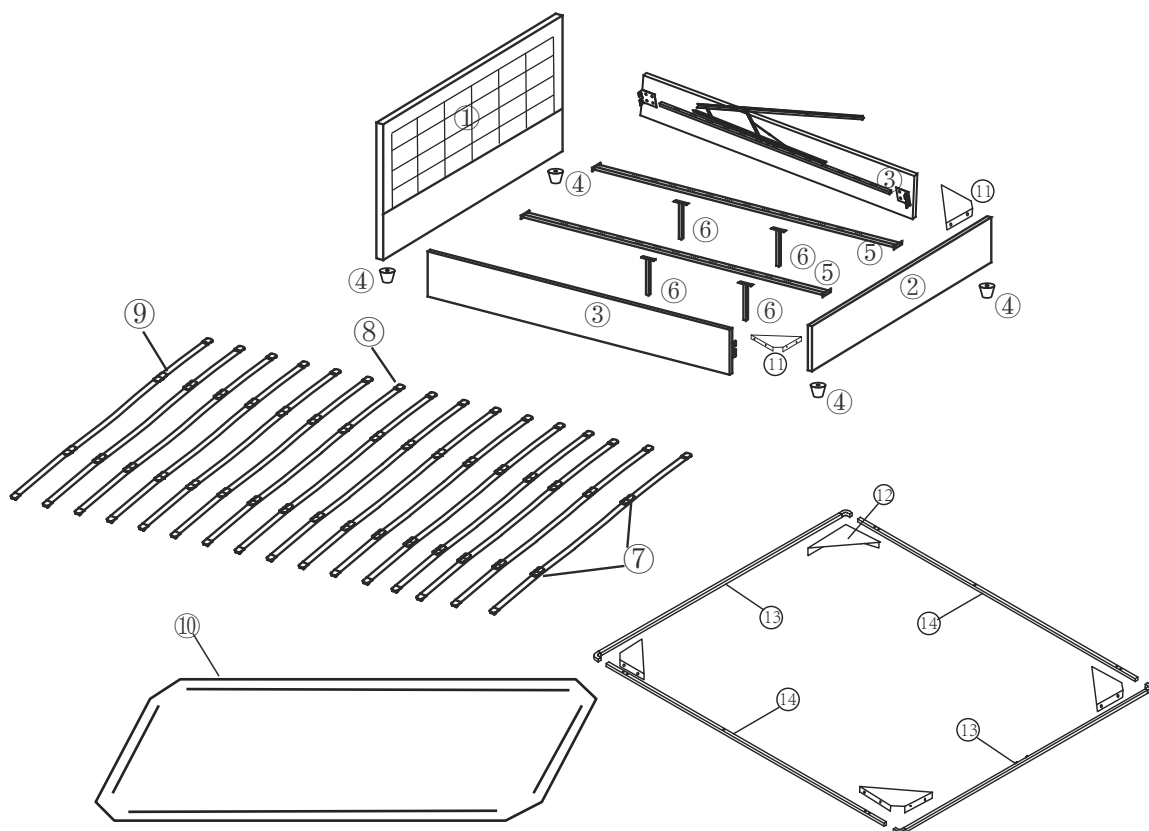

ELSIE 180x200

Ax16 M8x30mm 	Bx4 M4x25mm 	Cx38 M8x40mm 	Dx38 M8 	Ex16 	Fx16 	Gx1 
Hx1 	Ix1 	Jx1 	Kx4 			

1

Cx8  M8x40mm	Dx8 	Gx1 	Hx1 	
---	--	--	--	--

2

Cx24  M8x40mm	Dx24 	Gx1 	Hx1 	Jx1 
				Kx4 

3

Ax16  M8x30mm	Bx4 	Ex16 	Fx16 	Ix1 
--	--	---	---	--

4

Cx6 M8x40mm	Dx6	Gx1	Hx1	Ix1
----------------	-----	-----	-----	-----

5

7x32	8x32	9x48		
------	------	------	--	--

MAX
500KG