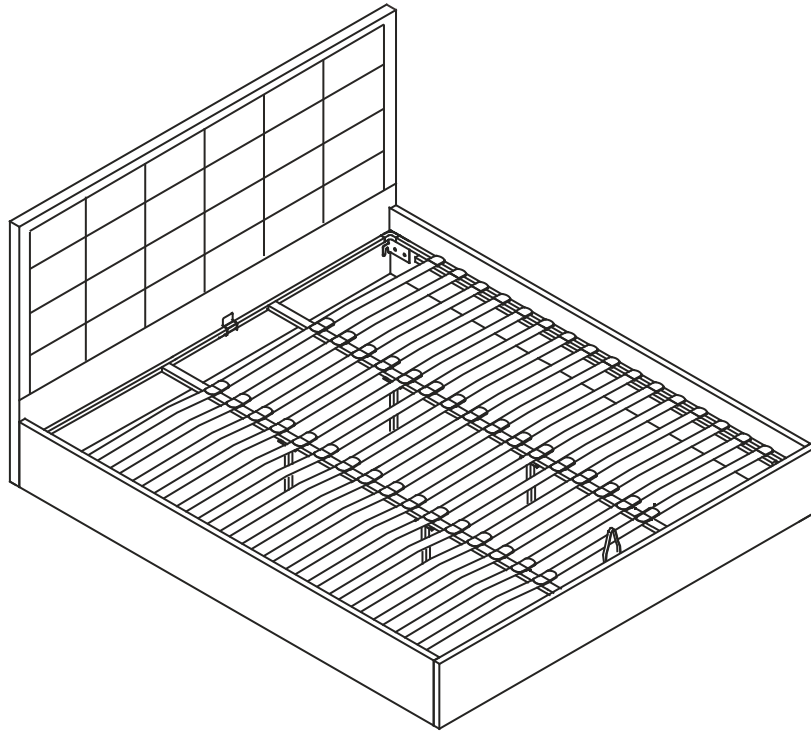

ELSIE 180x200

Ax16 M8x30mm 	Bx4 M4x25mm 	Cx38 M8x40mm 	Dx38 M8 	Ex16 	Fx16 	Gx1 
Hx1 	Ix1 	Jx1 	Kx4 			

1

Cx8  M8x40mm	Dx8 	Gx1 	Hx1 	
---	--	--	--	--

2

Cx24  M8x40mm	Dx24 	Gx1 	Hx1 	Jx1 
				Kx4 

3

Ax16  M8x30mm	Bx4 	Ex16 	Fx16 	Ix1 
--	--	---	---	--

4

Cx6 M8x40mm	Dx6	Gx1	Hx1	Ix1
----------------	-----	-----	-----	-----

5

7x32	8x32	9x48		
------	------	------	--	--

MAX
500KG