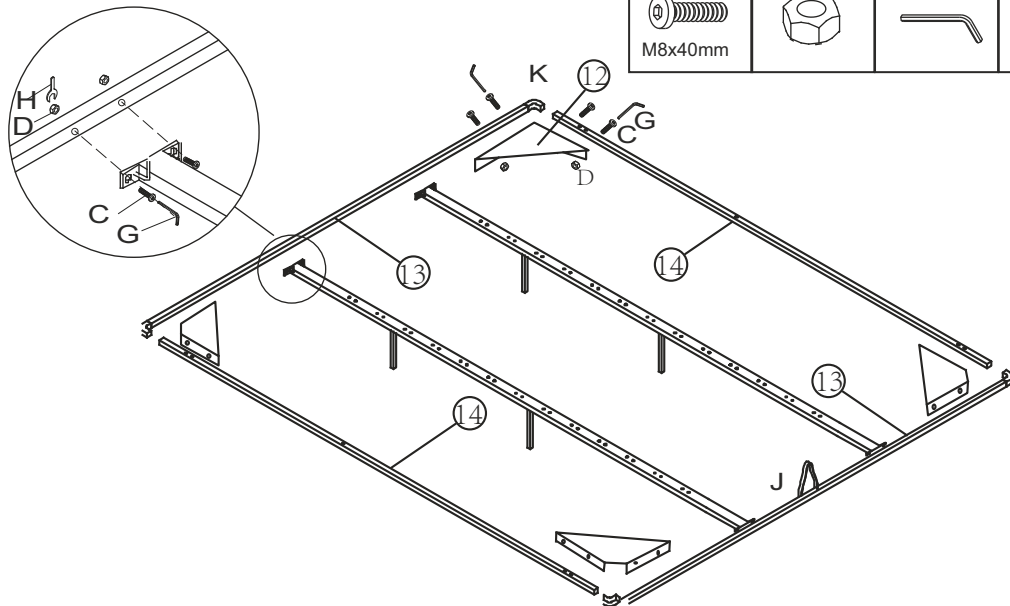

ELSIE 180x200

Ax16 M8x30mm 	Bx4 M4x25mm 	Cx38 M8x40mm 	Dx38 M8 	Ex16 	Fx16 	Gx1 
Hx1 	Ix1 	Jx1 	Kx4 			

1

Cx8  M8x40mm	Dx8 	Gx1 	Hx1 	
---	--	--	--	--

2

Cx24  M8x40mm	Dx24 	Gx1 	Hx1 	Jx1 
				Kx4 

3

Ax16  M8x30mm	Bx4 	Ex16 	Fx16 	Ix1 
--	--	---	---	--

4

Cx6 M8x40mm	Dx6	Gx1	Hx1	Ix1
----------------	-----	-----	-----	-----

5

7x32	8x32	9x48		
------	------	------	--	--

MAX
500KG