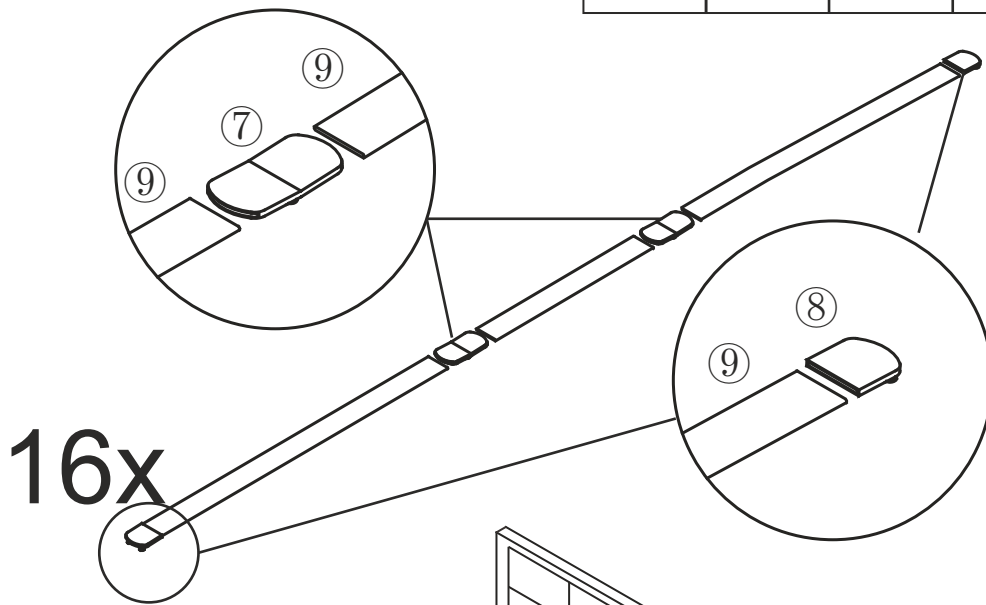

ELSIE 180x200

Ax16 M8x30mm 	Bx4 M4x25mm 	Cx38 M8x40mm 	Dx38 M8 	Ex16 	Fx16 	Gx1 
Hx1 	Ix1 	Jx1 	Kx4 			

1

Cx8  M8x40mm	Dx8 	Gx1 	Hx1 	
---	--	--	--	--

2

Cx24  M8x40mm	Dx24 	Gx1 	Hx1 	Jx1 
				Kx4 

3

Ax16  M8x30mm	Bx4 	Ex16 	Fx16 	Ix1 
--	--	---	---	--

4

Cx6 M8x40mm	Dx6	Gx1	Hx1	Ix1
----------------	-----	-----	-----	-----

5

7x32	8x32	9x48		
------	------	------	--	--

MAX
500KG