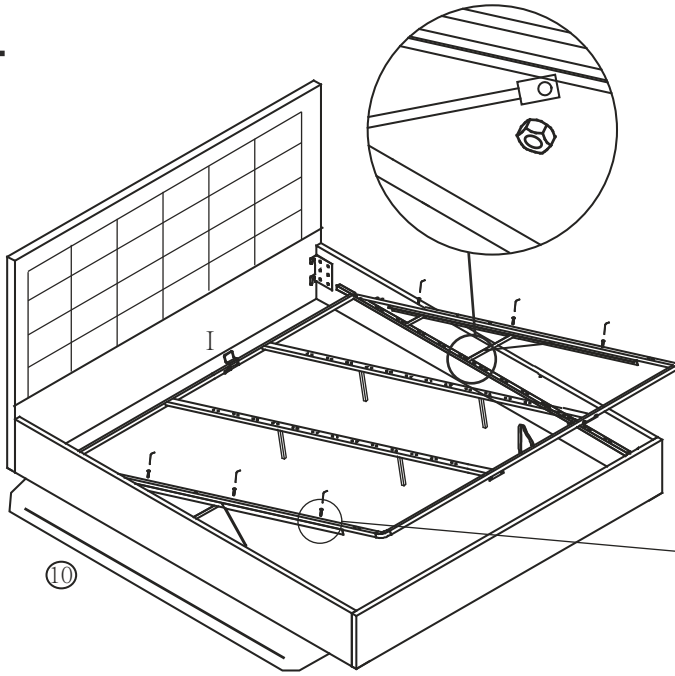

ELSIE 180x200

Ax16 M8x30mm 	Bx4 M4x25mm 	Cx38 M8x40mm 	Dx38 M8 	Ex16 	Fx16 	Gx1 
Hx1 	Ix1 	Jx1 	Kx4 			

1

Cx8  M8x40mm	Dx8 	Gx1 	Hx1 	
---	--	--	--	--

2

Cx24  M8x40mm	Dx24 	Gx1 	Hx1 	Jx1 
				Kx4 

3

Ax16  M8x30mm	Bx4 	Ex16 	Fx16 	Ix1 
--	--	---	---	--

4

Cx6 M8x40mm	Dx6	Gx1	Hx1	Ix1
----------------	-----	-----	-----	-----

5

7x32	8x32	9x48		
------	------	------	--	--

MAX
500KG