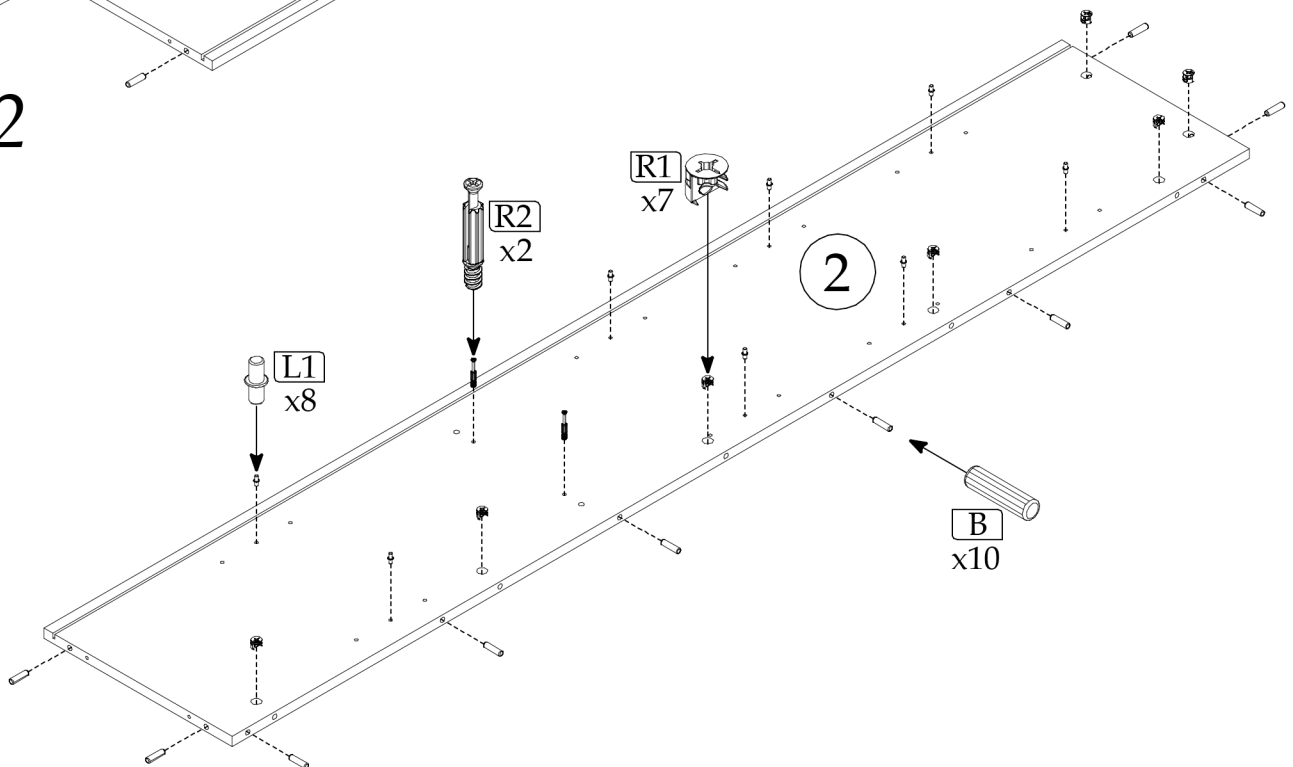

PUSAN V

Assembly instructions and safety icons:

- Icons for correct (smiley) and incorrect (frowny) assembly methods.
- Warning icons: exclamation mark in a triangle, and a crossed-out frowny face.
- Icons for eye safety and handling instructions.
- Text: "100% cotton" with a hand icon.

A1 x4 6.4x50	A3 x1 4mm	B x26 8x30	C3 x4	E x28 3.5x16	E4 x40 3.5x30
E5 x8 4x35	E8 x2	L1 x16	M x1	N1 x4	P x14
R1 x21	R2 x21	R3 x21	S1 x1	T x8 6.3x13	W3 x1

1	1903	351	16	1	1001	1/2
2	1903	351	16	1	1002	1/2
3	608	351	16	1	1003	1/2
4	608	351	16	1	1004	1/2
5	574	330	16	1	1026	1/2
6	1800	80	16	2	1007	1/2
7	574	314	16	4	N/A	1/2
8	1917	588	3	1	N/A	1/2
9	1864	72	19	1	3021	1/2
10	1864	72	19	1	3022	1/2
11	608	72	19	1	3023	2/2
12	460	300	19	1	3069	2/2
13	460	300	19	1	3070	2/2
14	460	160	19	1	3071	2/2
15	460	800	19	1	3072	2/2
16	460	300	19	1	3073	2/2

► 1

► 2

▶ 3

▶ 4

► 5

► 6

▶ 7

▶ 8