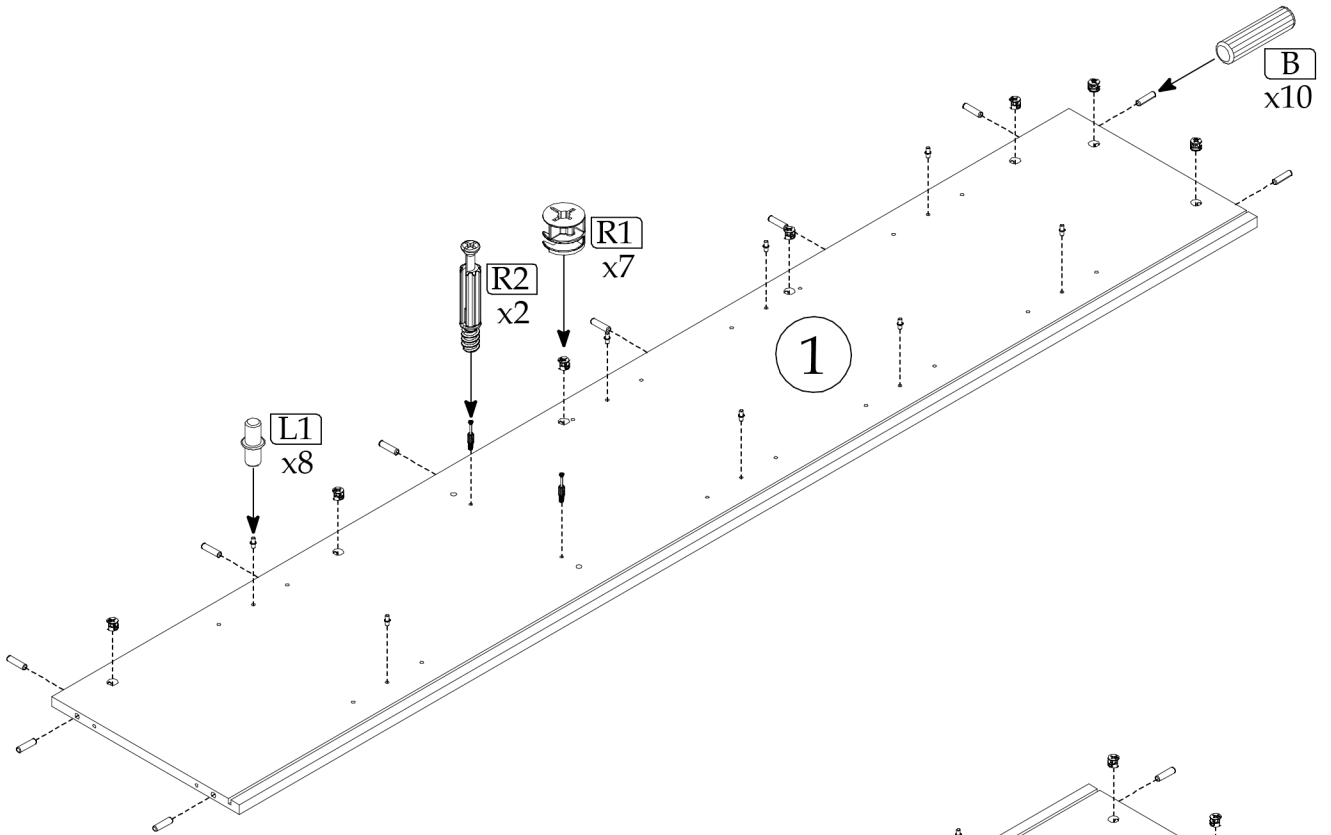

PUSAN V

Assembly instructions and safety icons:

- Icons for correct (smiley) and incorrect (frowny) assembly methods.
- Warning icons: exclamation mark in a triangle, and a crossed-out frowny face.
- Icons for eye safety and handling instructions.
- Text: "100% cotton" with a hand icon.

A1 x4 6.4x50	A3 x1 4mm	B x26 8x30	C3 x4	E x28 3.5x16	E4 x40 3.5x30
E5 x8 4x35	E8 x2	L1 x16	M x1	N1 x4	P x14
R1 x21	R2 x21	R3 x21	S1 x1	T x8 6.3x13	W3 x1

1	1903	351	16	1	1001	1/2
2	1903	351	16	1	1002	1/2
3	608	351	16	1	1003	1/2
4	608	351	16	1	1004	1/2
5	574	330	16	1	1026	1/2
6	1800	80	16	2	1007	1/2
7	574	314	16	4	N/A	1/2
8	1917	588	3	1	N/A	1/2
9	1864	72	19	1	3021	1/2
10	1864	72	19	1	3022	1/2
11	608	72	19	1	3023	2/2
12	460	300	19	1	3069	2/2
13	460	300	19	1	3070	2/2
14	460	160	19	1	3071	2/2
15	460	800	19	1	3072	2/2
16	460	300	19	1	3073	2/2

► 1

► 2

▶ 3

▶ 4

► 5

► 6

▶ 7

▶ 8