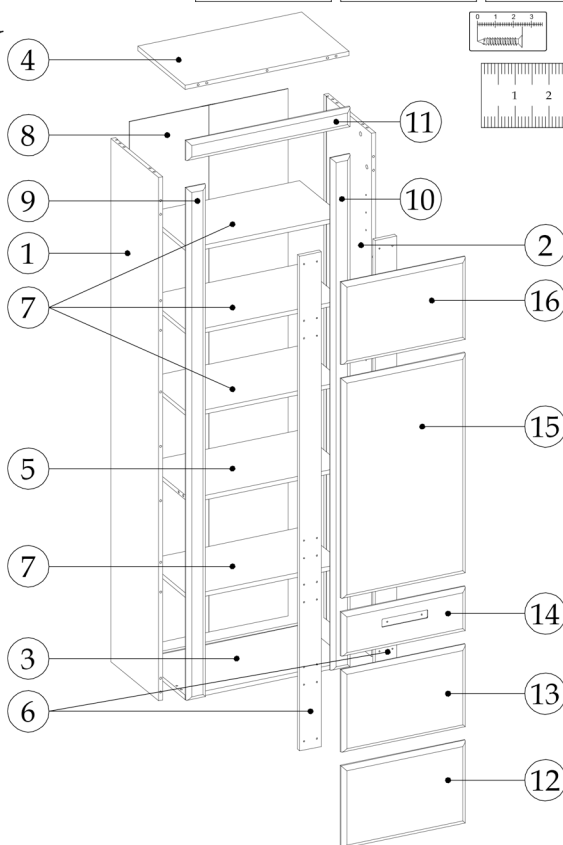

PUSAN V

Assembly instructions and safety icons:

- Icons for correct (smiley) and incorrect (frowny) assembly methods.
- Warning icons: exclamation mark in a triangle, and a crossed-out frowny face.
- Icons for eye safety and handling instructions.
- Text: "100% cotton" with a hand icon.

A1 x4 6.4x50	A3 x1 4mm	B x26 8x30	C3 x4	E x28 3.5x16	E4 x40 3.5x30
E5 x8 4x35	E8 x2	L1 x16	M x1	N1 x4	P x14
R1 x21	R2 x21	R3 x21	S1 x1	T x8 6.3x13	W3 x1

1	1903	351	16	1	1001	1/2
2	1903	351	16	1	1002	1/2
3	608	351	16	1	1003	1/2
4	608	351	16	1	1004	1/2
5	574	330	16	1	1026	1/2
6	1800	80	16	2	1007	1/2
7	574	314	16	4	N/A	1/2
8	1917	588	3	1	N/A	1/2
9	1864	72	19	1	3021	1/2
10	1864	72	19	1	3022	1/2
11	608	72	19	1	3023	2/2
12	460	300	19	1	3069	2/2
13	460	300	19	1	3070	2/2
14	460	160	19	1	3071	2/2
15	460	800	19	1	3072	2/2
16	460	300	19	1	3073	2/2